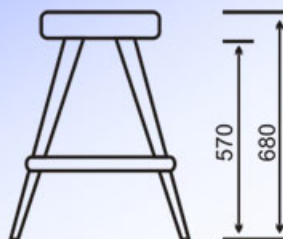

ROYAL SEAT

RS-105

FINISHING

Chrome

Gold

Black

Fireproof coverings
along with certification
are available upon request